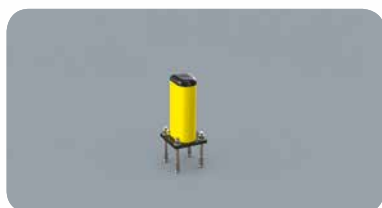

GRD

FAST AND EASY TO INSTALL

M12 GALVANISED STEEL

GRD 90 250
Equipped with accessories

Packing Colour **unpacked on pallet**
B M

GRD 150 * 500
800
1150
Equipped with accessories

Packing Colour **unpacked on pallet**
B M