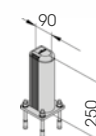

GRD

FAST AND EASY TO INSTALL

M12 GALVANISED STEEL

GRD 90 250
Equipped with accessories

Packing Colour **unpacked on pallet**
B M

GRD 150 * 500
800
1150
Equipped with accessories

Packing Colour **unpacked on pallet**
B M