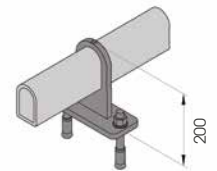

# GRIN 150

**M12  
GALVANISED STEEL**

**GRIN 150 2000**

Length **2000 mm**  
Packing **to be defined**  
Colour **M**

**GRINCO 150**

Equipped with accessories

Packing **to be defined**  
Colour **M**

**GRINT 150**

Equipped with accessories

Packing **to be defined**  
Colour **M**