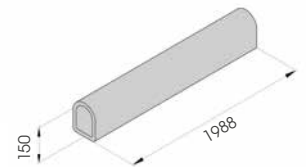

# GRIN 150

**M12  
GALVANISED STEEL**

**GRIN 150 2000**

Length **2000 mm**  
Packing **to be defined**  
Colour **M**

**GRINCO 150**

Equipped with accessories

Packing **to be defined**  
Colour **M**

**GRINT 150**

Equipped with accessories

Packing **to be defined**  
Colour **M**